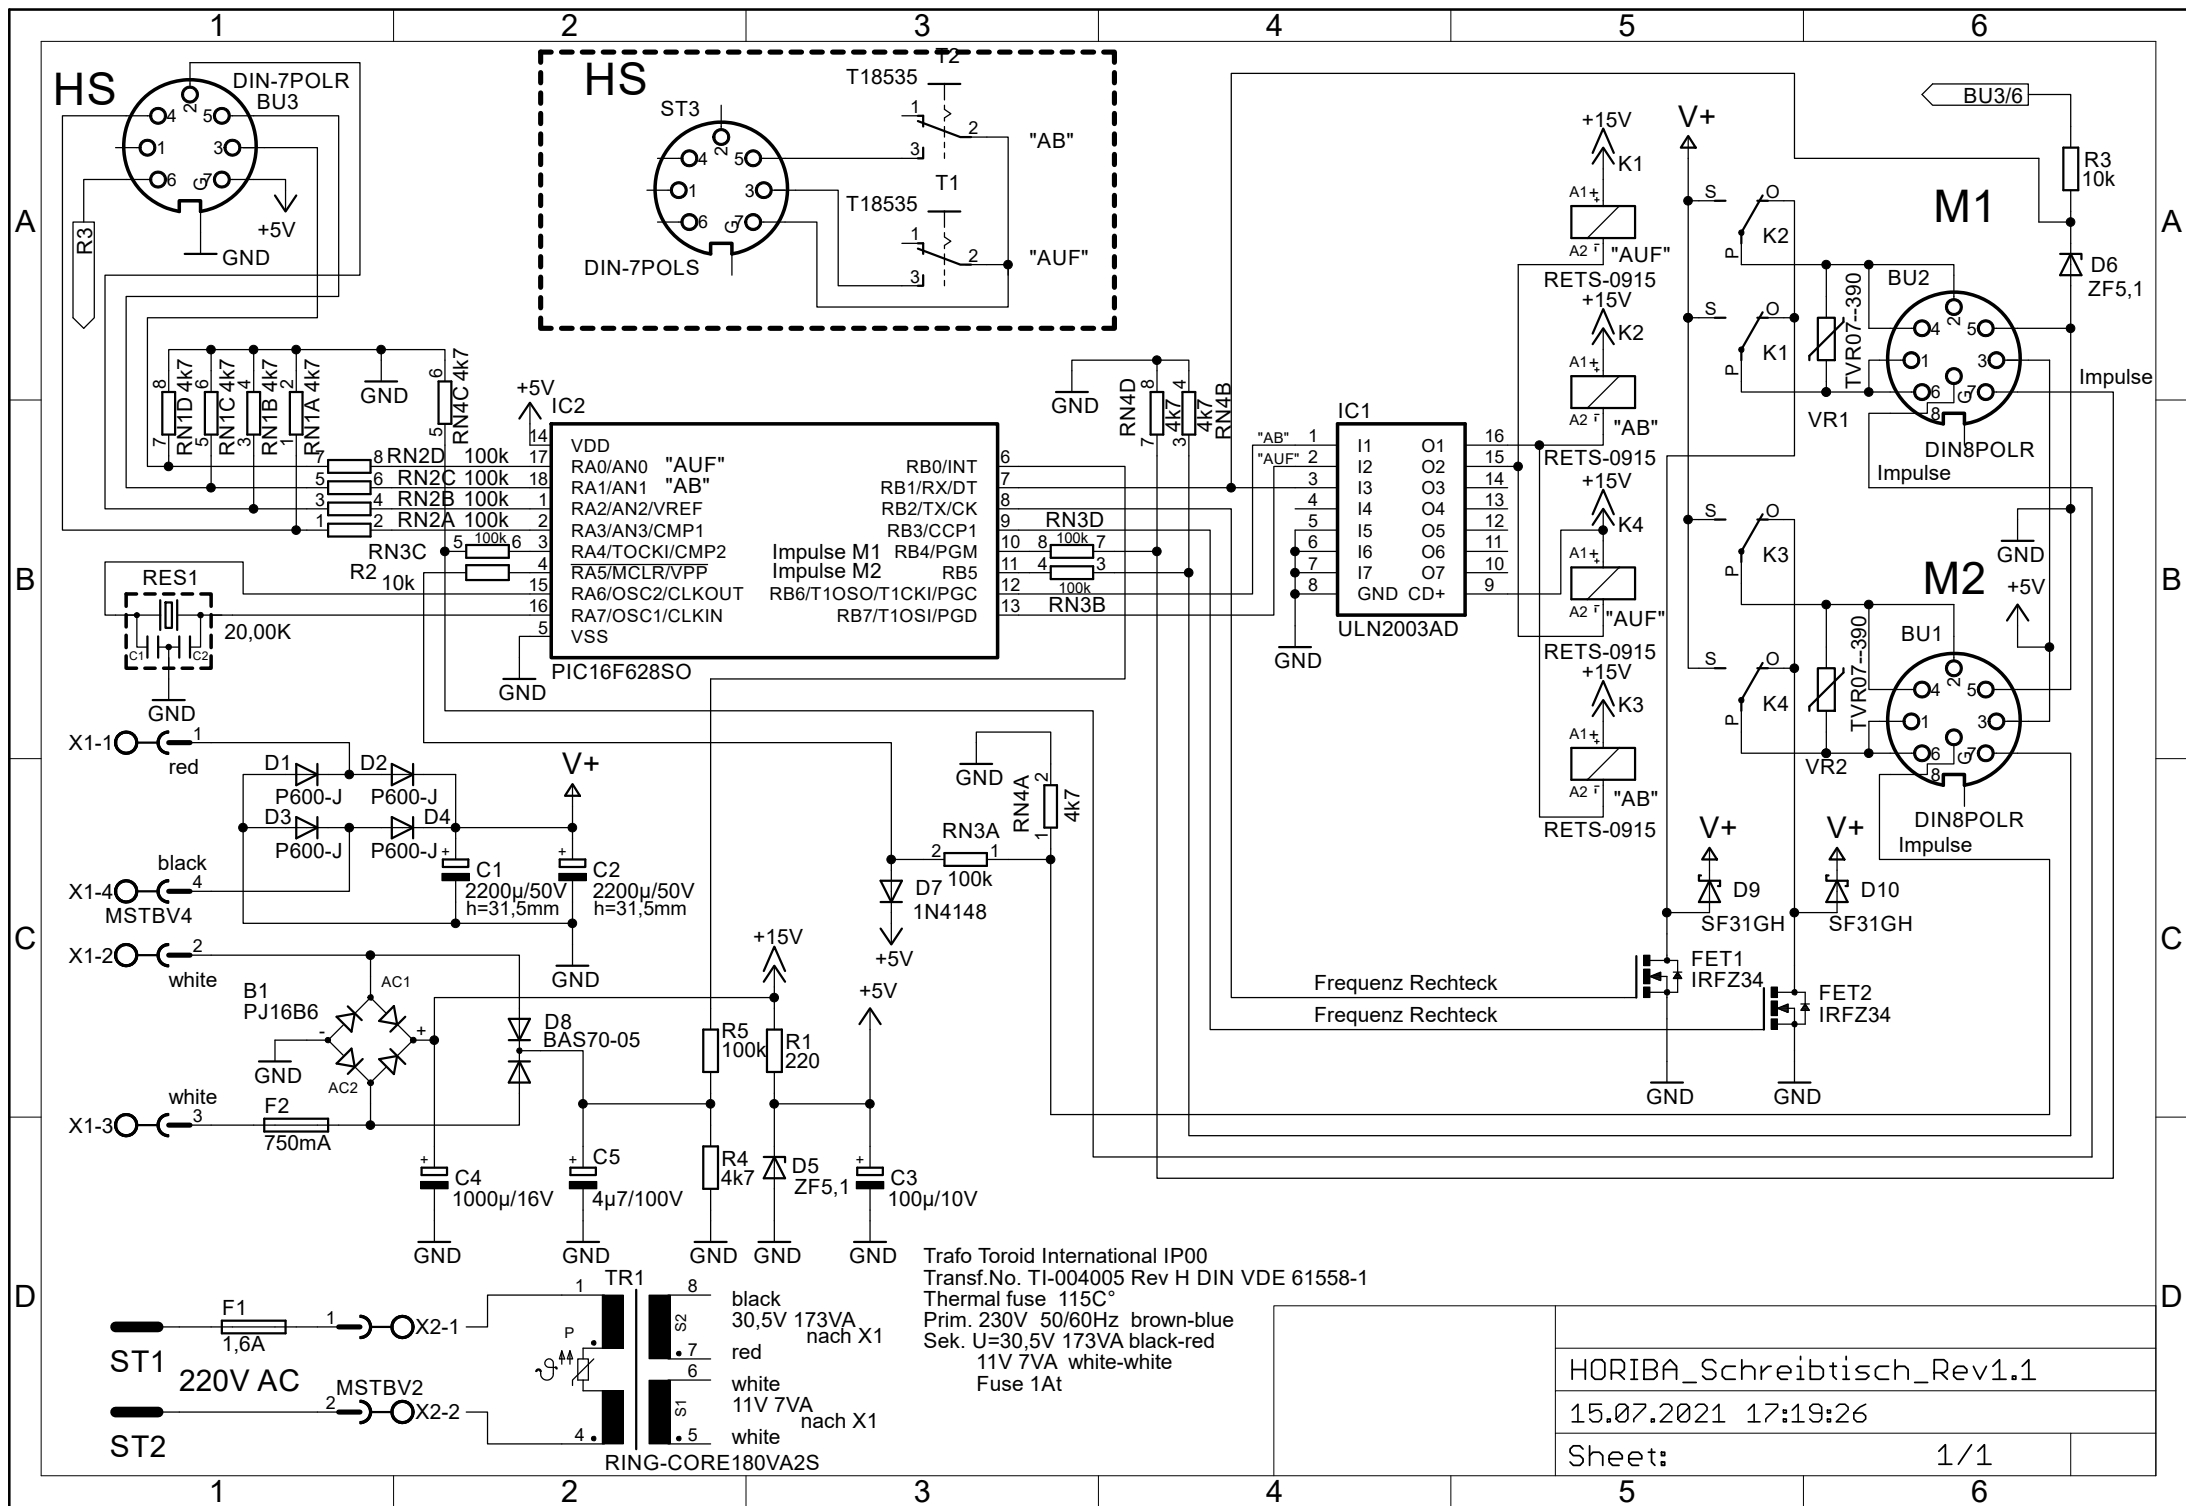

Trafo Toroid International IP00
Transf.No. TI-004005 Rev H DIN VDE 61558-1
Thermal fuse 115°C
Prim. 230V 50/60Hz brown-blue
Sek. U=30,5V 173VA black-red
11V 7VA white-white
Fuse 1A

HORIBA_Schreibtisch_Rev1.1

15.07.2021 17:19:26

Sheet: 1/1