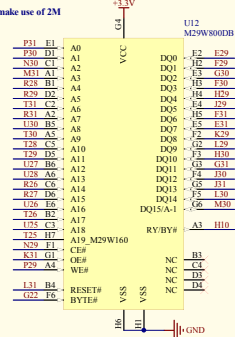

2 ports of 2.56Gbps full duplex SERDES