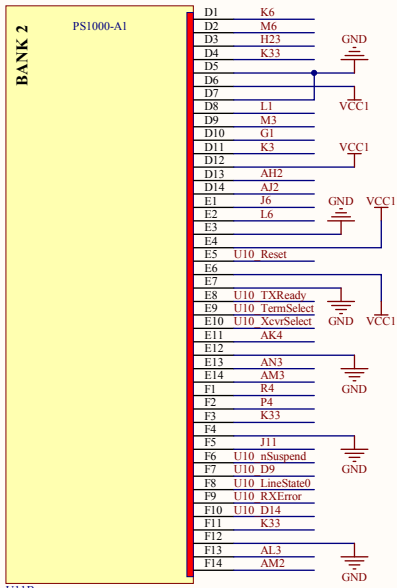

2x Delta-Sigma 16bit ADC with ALC, MIC-Amp & PLL

1M Flash memory - NOTE: you can replace the chip with e.g. M29W160 to make use of 2M

2 ports of 2.56Gbps full duplex SERDES

DS92LV16TVHG

RED marked - as FPGA board useless area.

Yellow marked - only indirect (see schematic) useful

Everything else - can be directly used