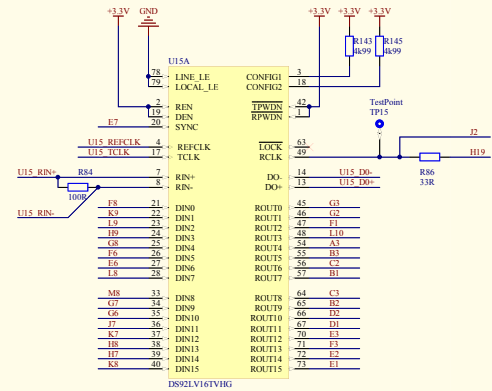

DS92LV16TVHG