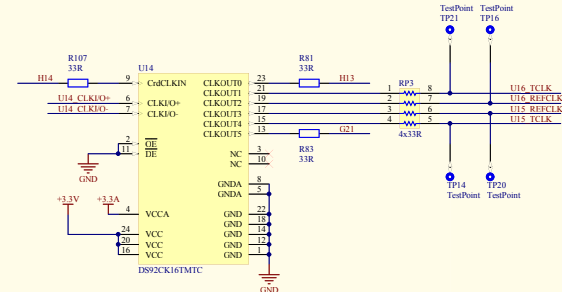

DS92LV16TVHG