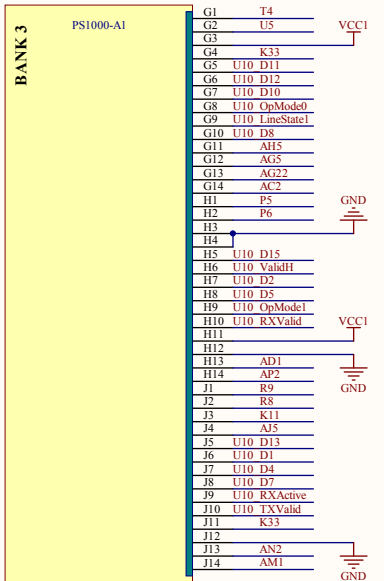

2x Delta-Sigma 16bit ADC with ALC, MIC-Amp & PLL

1M Flash memory - NOTE: you can replace the chip with e.g. M29W160 to make use of 2M

2 ports of 2.56Gbps full duplex SERDES

DS92LV16TVHG

RED marked - as FPGA board useless area.

Yellow marked - only indirect (see schematic) useful

Everything else - can be directly used