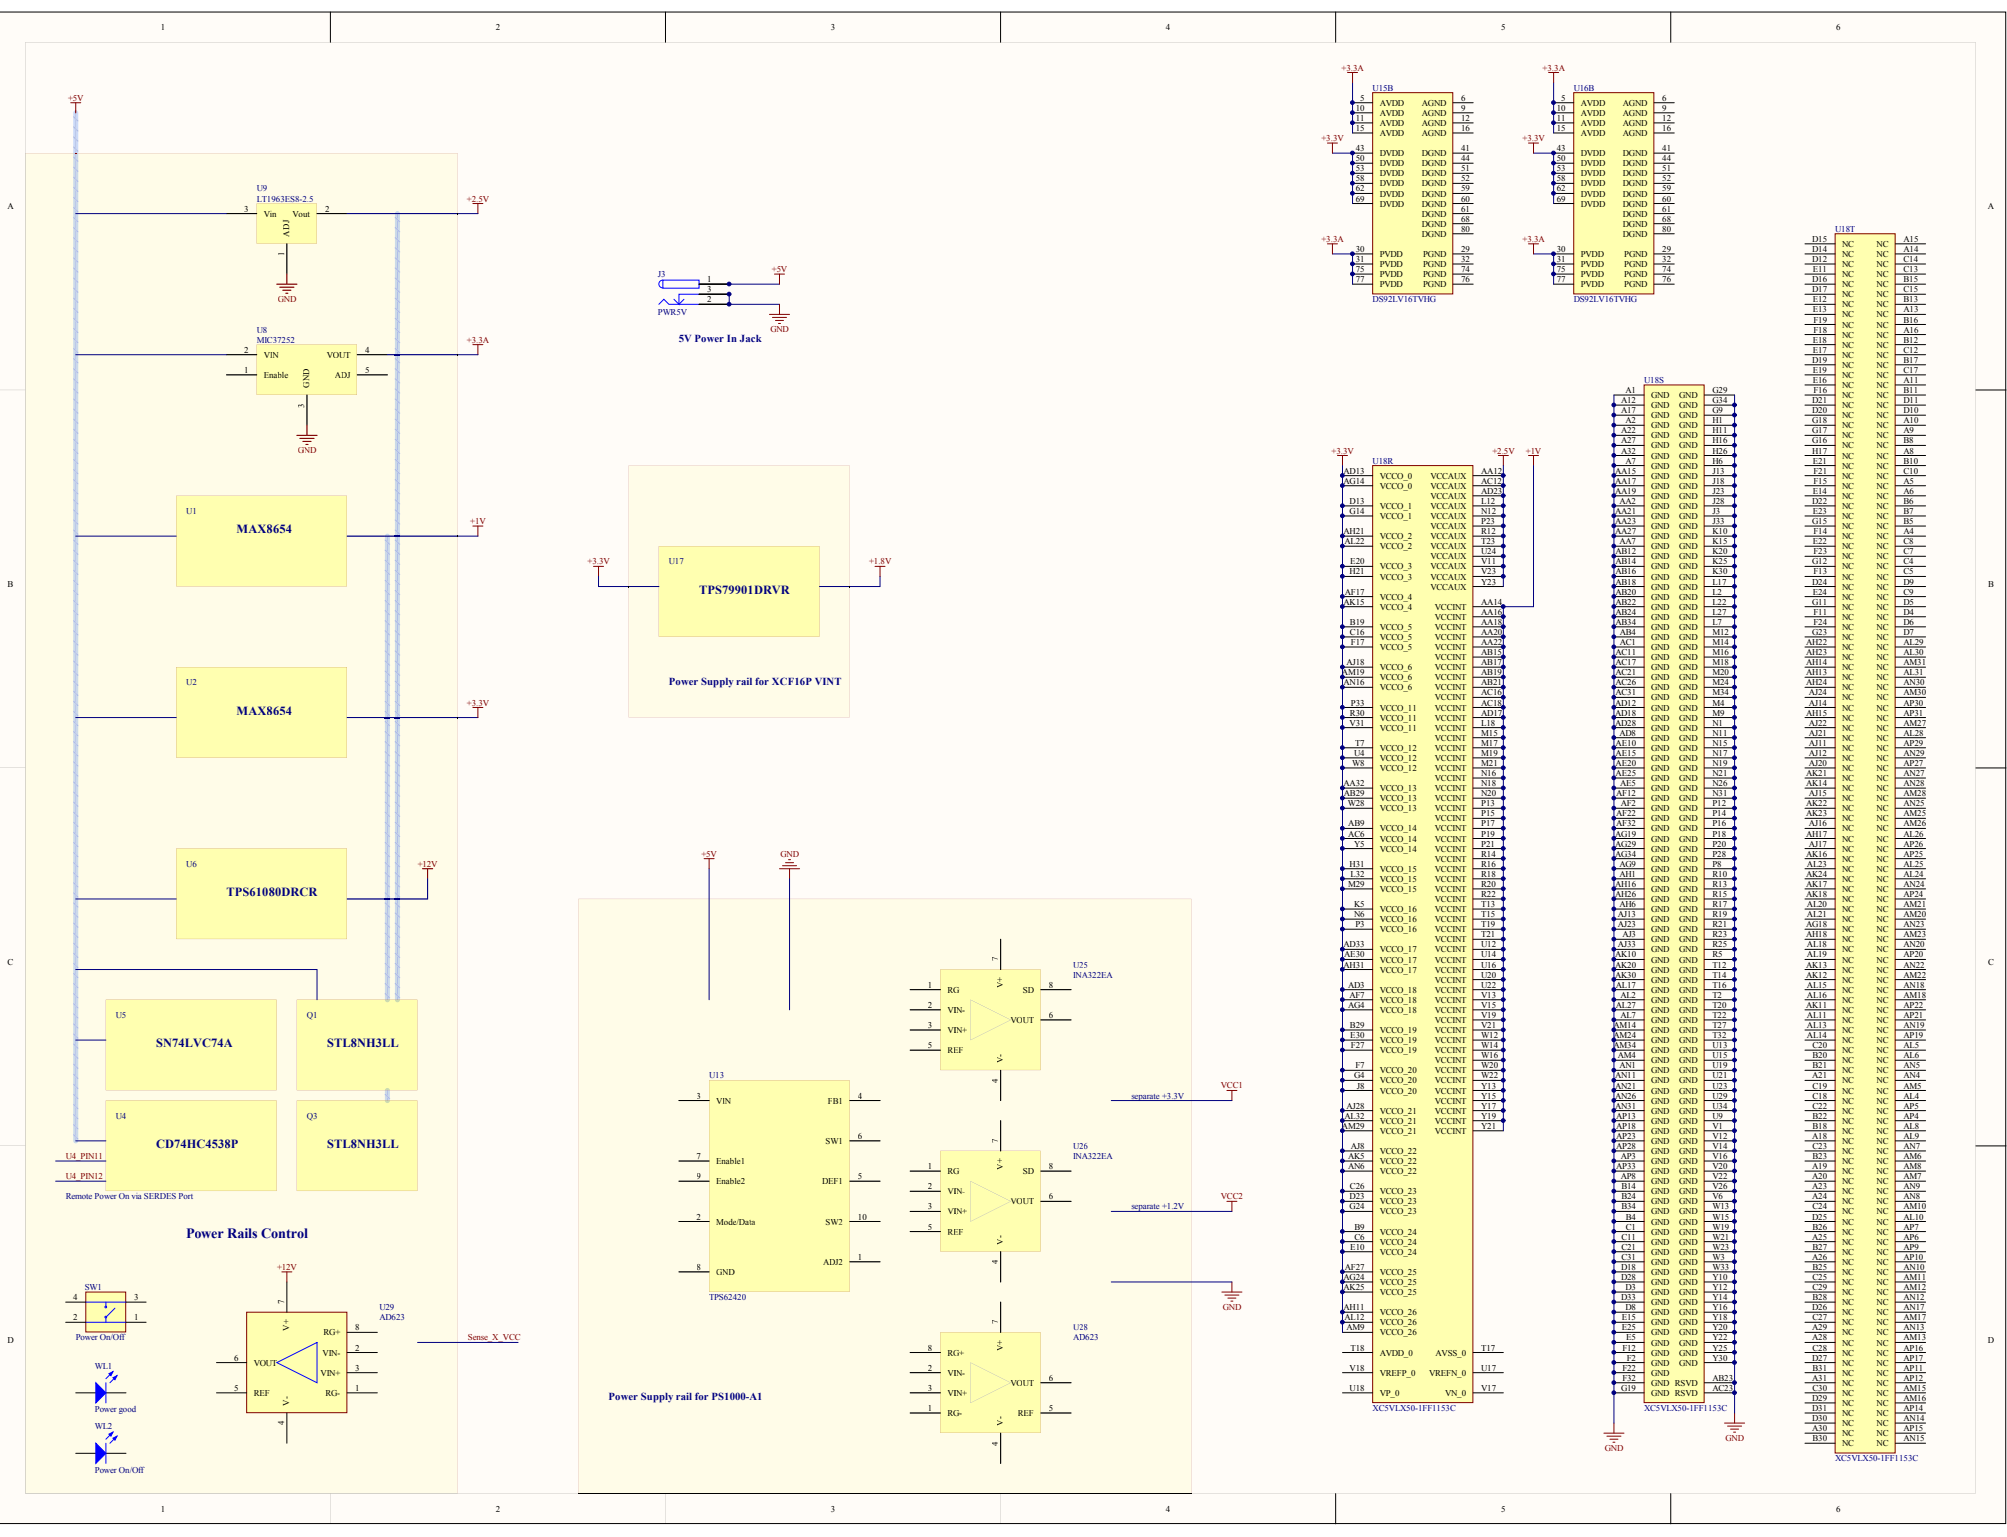

2x Delta-Sigma 16bit ADC with ALC, MIC-Amp & PLL

1M Flash memory - NOTE: you can replace the chip with e.g. M29W160 to make use of 2M

2 ports of 2.56Gbps full duplex SERDES

DS92LV16TVHG

RED marked - as FPGA board useless area.

Yellow marked - only indirect (see schematic) useful

Everything else - can be directly used