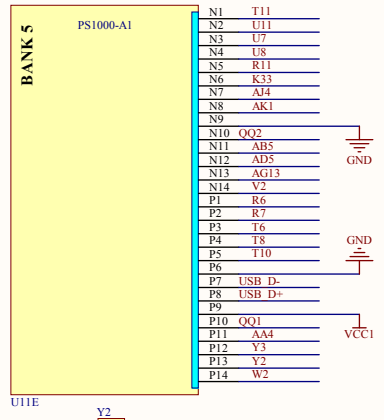

2x Delta-Sigma 16bit ADC with ALC, MIC-Amp & PLL

1M Flash memory - NOTE: you can replace the chip with e.g. M29W160 to make use of 2M

2 ports of 2.56Gbps full duplex SERDES

DS92LV16TVHG

RED marked - as FPGA board useless area.

Yellow marked - only indirect (see schematic) useful

Everything else - can be directly used