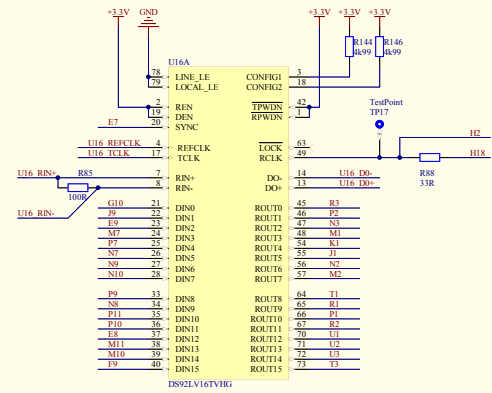

DS92LV16TVHG