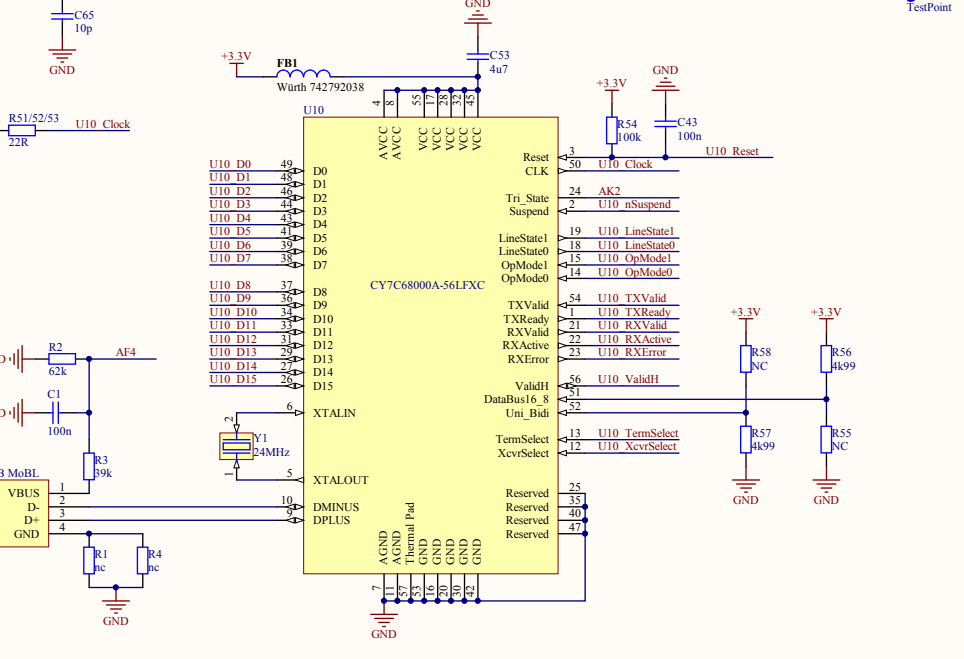

2x Delta-Sigma 16bit ADC with ALC, MIC-Amp & PLL

1M Flash memory - NOTE: you can replace the chip with e.g. M29W160 to make use of 2M

2 ports of 2.56Gbps full duplex SERDES

DS92LV16TVHG

RED marked - as FPGA board useless area.

Yellow marked - only indirect (see schematic) useful

Everything else - can be directly used