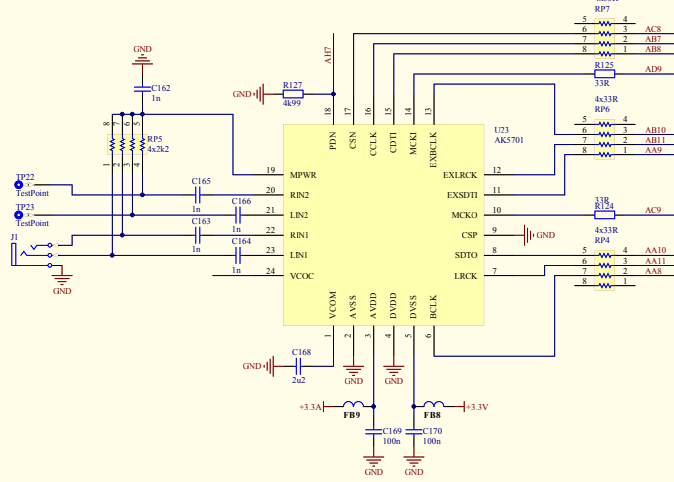

2 ports of 2.56Gbps full duplex SERDES