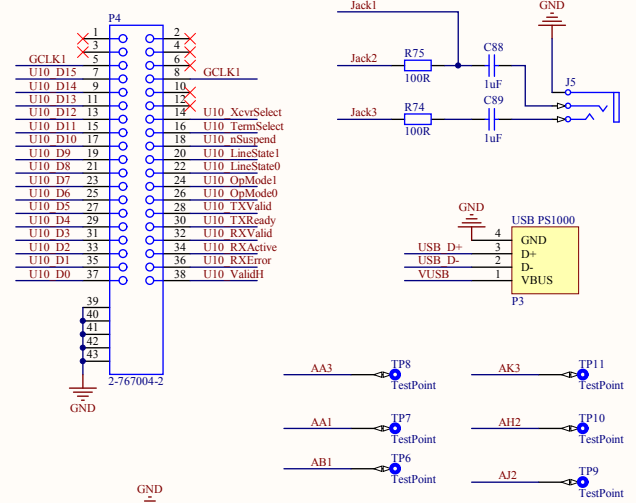

2x Delta-Sigma 16bit ADC with ALC, MIC-Amp & PLL

1M Flash memory - NOTE: you can replace the chip with e.g. M29W160 to make use of 2M

2 ports of 2.56Gbps full duplex SERDES

DS92LV16TVHG

RED marked - as FPGA board useless area.

Yellow marked - only indirect (see schematic) useful

Everything else - can be directly used