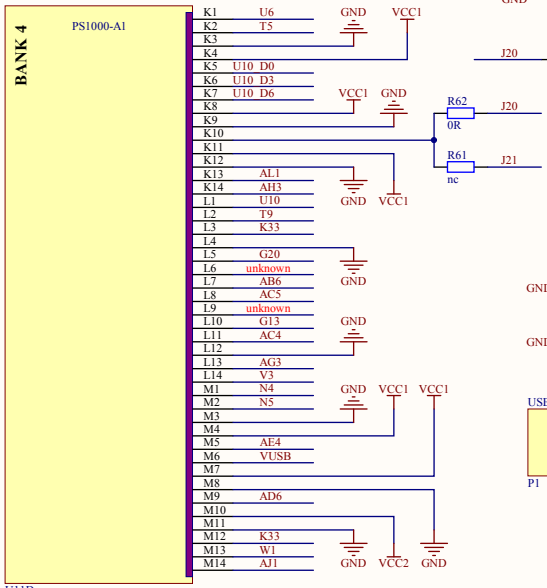

2x Delta-Sigma 16bit ADC with ALC, MIC-Amp & PLL

1M Flash memory - NOTE: you can replace the chip with e.g. M29W160 to make use of 2M

2 ports of 2.56Gbps full duplex SERDES

DS92LV16TVHG

RED marked - as FPGA board useless area.

Yellow marked - only indirect (see schematic) useful

Everything else - can be directly used