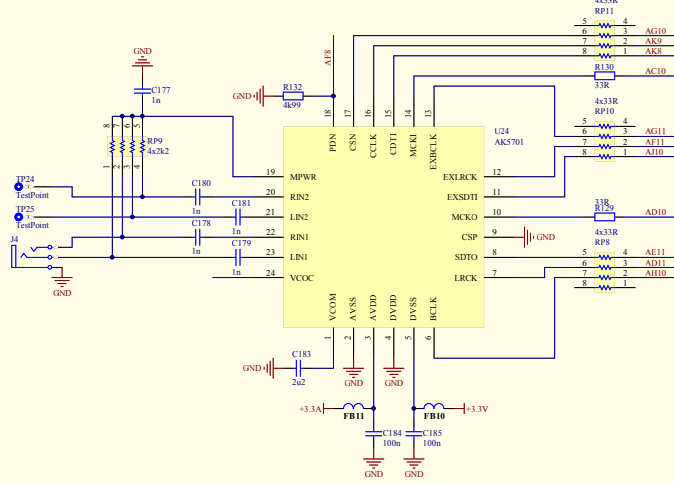

2 ports of 2.56Gbps full duplex SERDES