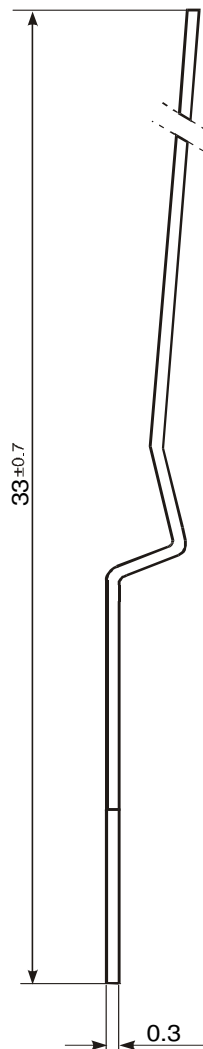

Mouting Brackets Type S18141
for serie KH-0, KV, KU, KT and KF

SCALE: 1:1

Packing : 5.000 pcs. Bulk
Ordering example: S18141

Revision 200807