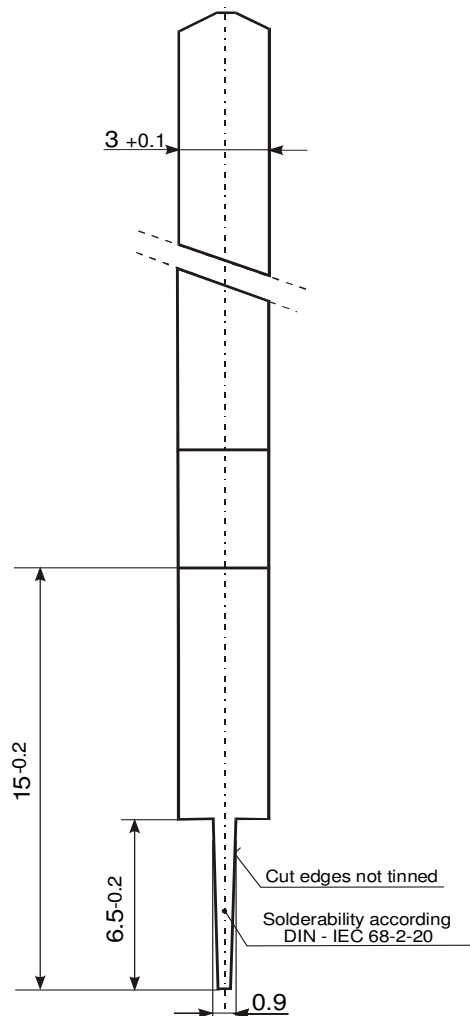

Mouting Brackets Type S18141
for serie KH-0, KV, KU, KT and KF

SCALE: 1:1

Packing : 5.000 pcs. Bulk
Ordering example: S18141

Revision 200807