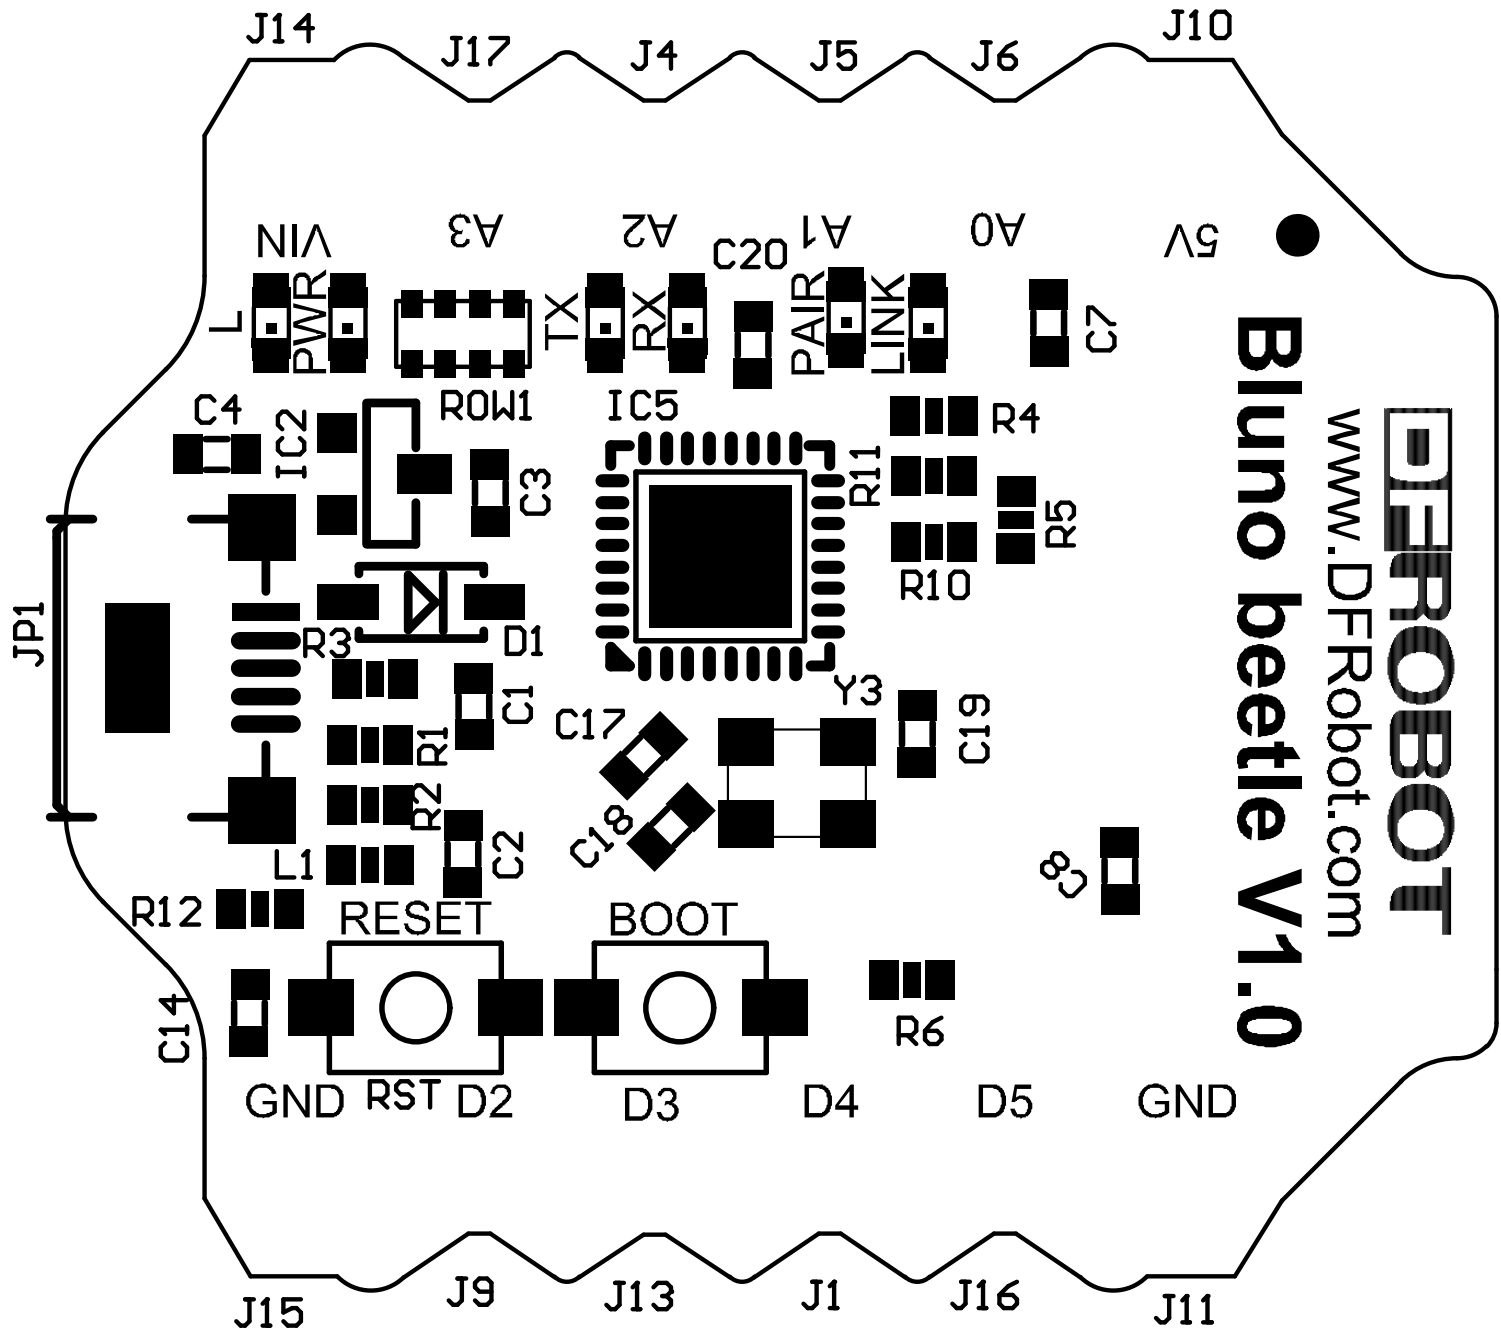

33.17184 (mm)

28.87981 (mm)

DFROBOT
www.DFRobot.com
Bluno beetle V1.0