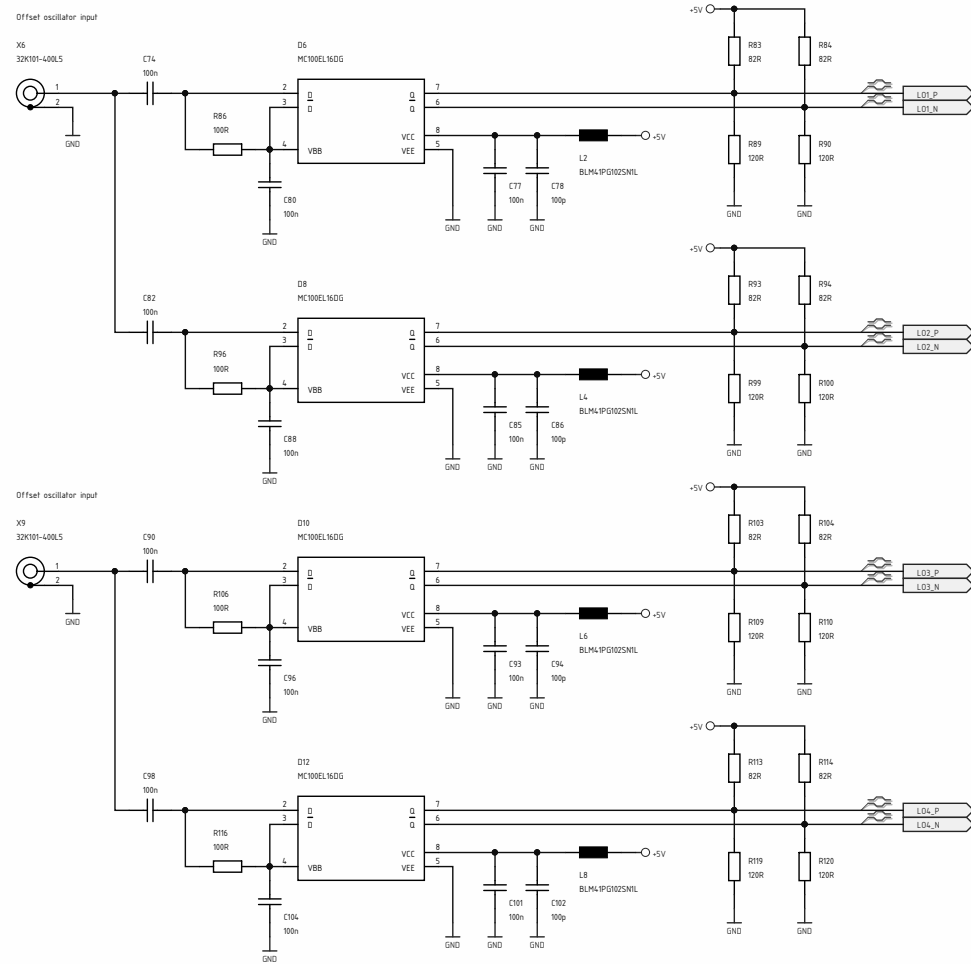

* Not assembled components

DMTD analog frontend				Size	Date	Name
				A3	06/11/2020	fsx
				Checked	06/11/2020	hca
				Document No	Sheet	
Revision	Change	Date	Name			

* Not assembled components

DMTD analog frontend				Size	A3
Revision	Change	Date	Name	Editted	06/11/2020
				Checked	06/11/2020
				Document No	
				Sheet	1 / 1

• Not assembled components

DMTD analog frontend		Size	Date	Name
		A3	06/11/2020	fsx
		Checked	06/11/2020	hca
		Document No	Sheet	
Revision	Change	Date	Name	

• Not assembled components

						DMTD analog frontend		Size	Date	Name
								A3	Edited	fsx
									Checked	hca
								Document No	Sheet	
Revision	Change	Date	Name							