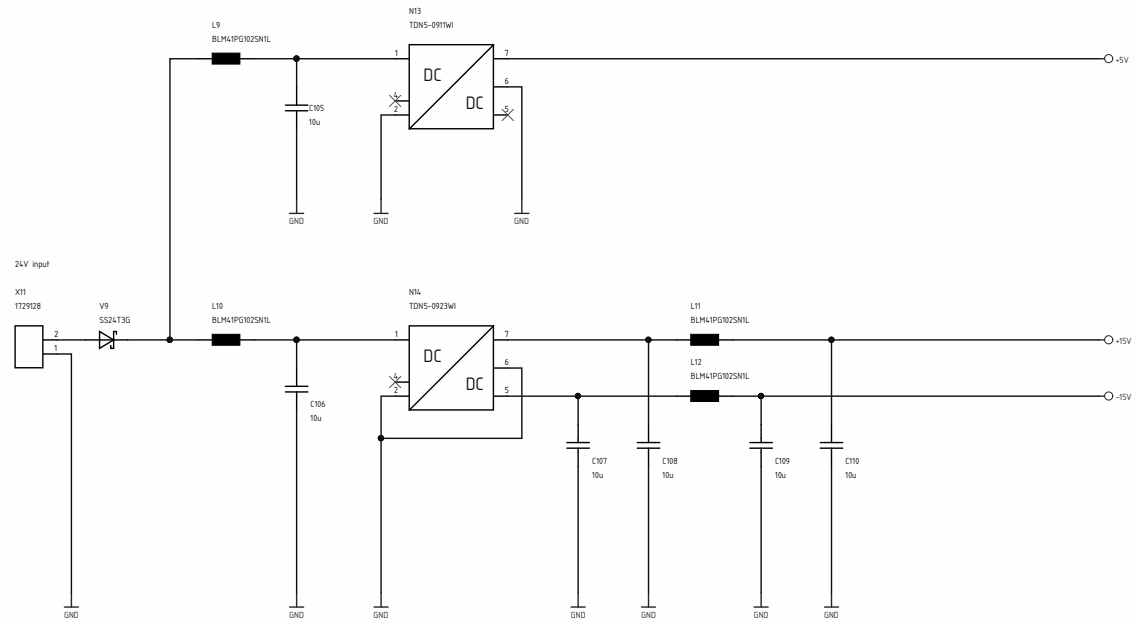

* Not assembled components

DMTD analog frontend				Size	Date	Name
				A3	06/11/2020	fsx
				Checked	06/11/2020	hca
				Document No	Sheet	
Revision	Change	Date	Name			

* Not assembled components

DMTD analog frontend				Size	A3
Revision	Change	Date	Name	Editted	06/11/2020
				Checked	06/11/2020
				Document No	
				Sheet	1 / 1

• Not assembled components

DMTD analog frontend		Size	Date	Name
		A3	06/11/2020	fsx
		Checked	06/11/2020	hca
		Document No	Sheet	
Revision	Change	Date	Name	

• Not assembled components

						DMTD analog frontend		Size	Date	Name
								A3	Edited	fsx
									Checked	hca
								Document No	Sheet	
Revision	Change	Date	Name							