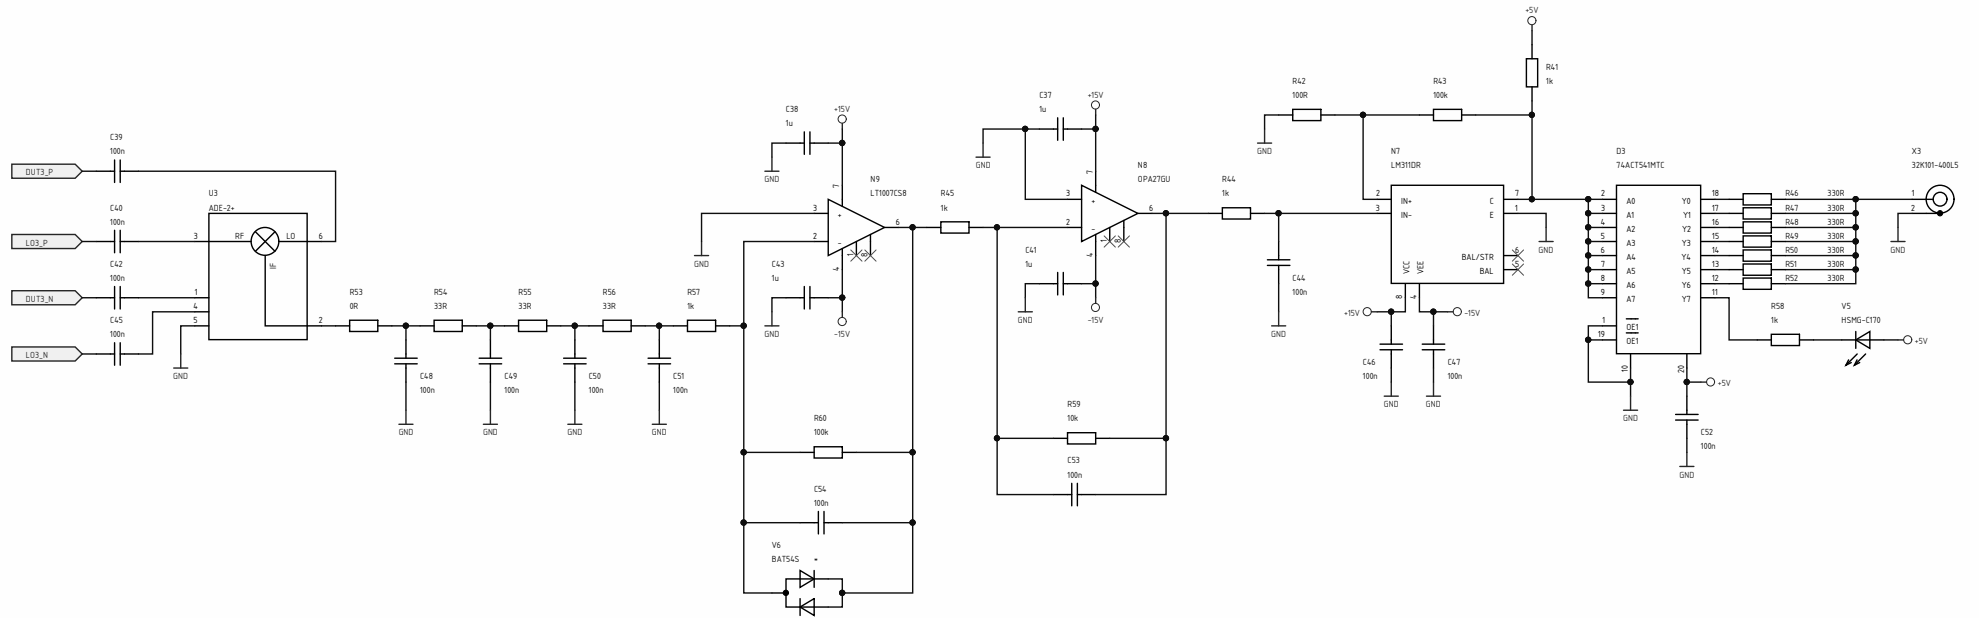

* Not assembled components

DMTD analog frontend				Size	Date	Name
				A3	06/11/2020	fsx
				Checked	06/11/2020	hca
				Document No	Sheet	
Revision	Change	Date	Name			

* Not assembled components

DMTD analog frontend				Size	A3
Revision	Change	Date	Name	Editted	06/11/2020
				Checked	06/11/2020
				Document No	
				Sheet	1 / 1

• Not assembled components

DMTD analog frontend		Size	Date	Name
		A3	06/11/2020	fsx
		Checked	06/11/2020	hca
		Document No	Sheet	
Revision	Change	Date	Name	

• Not assembled components

						DMTD analog frontend		Size	Date	Name
								A3	Edited	fsx
									Checked	hca
								Document No	Sheet	
Revision	Change	Date	Name							