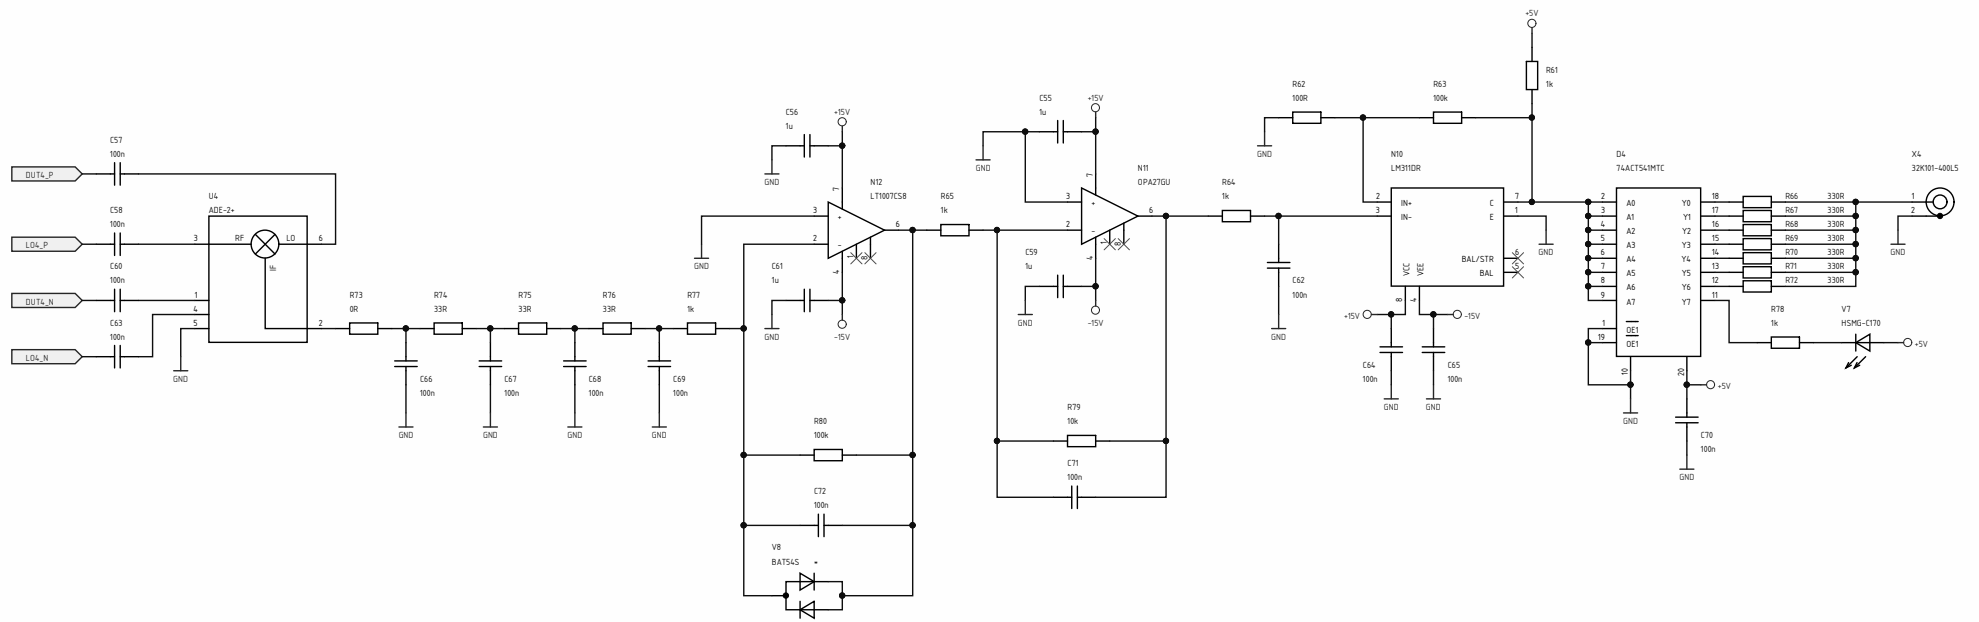

* Not assembled components

DMTD analog frontend				Size	Date	Name
				A3	06/11/2020	fsx
				Checked	06/11/2020	hca
				Document No	Sheet	
Revision	Change	Date	Name			

* Not assembled components

DMTD analog frontend				Size	A3
Revision	Change	Date	Name	Editted	06/11/2020
				Checked	06/11/2020
				Document No	
				Sheet	1 / 1

• Not assembled components

DMTD analog frontend		Size	Date	Name
		A3	06/11/2020	fsx
		Checked	06/11/2020	hca
		Document No	Sheet	
Revision	Change	Date	Name	

• Not assembled components

						DMTD analog frontend		Size	Date	Name
								A3	Edited	fsx
									Checked	hca
								Document No	Sheet	
Revision	Change	Date	Name							