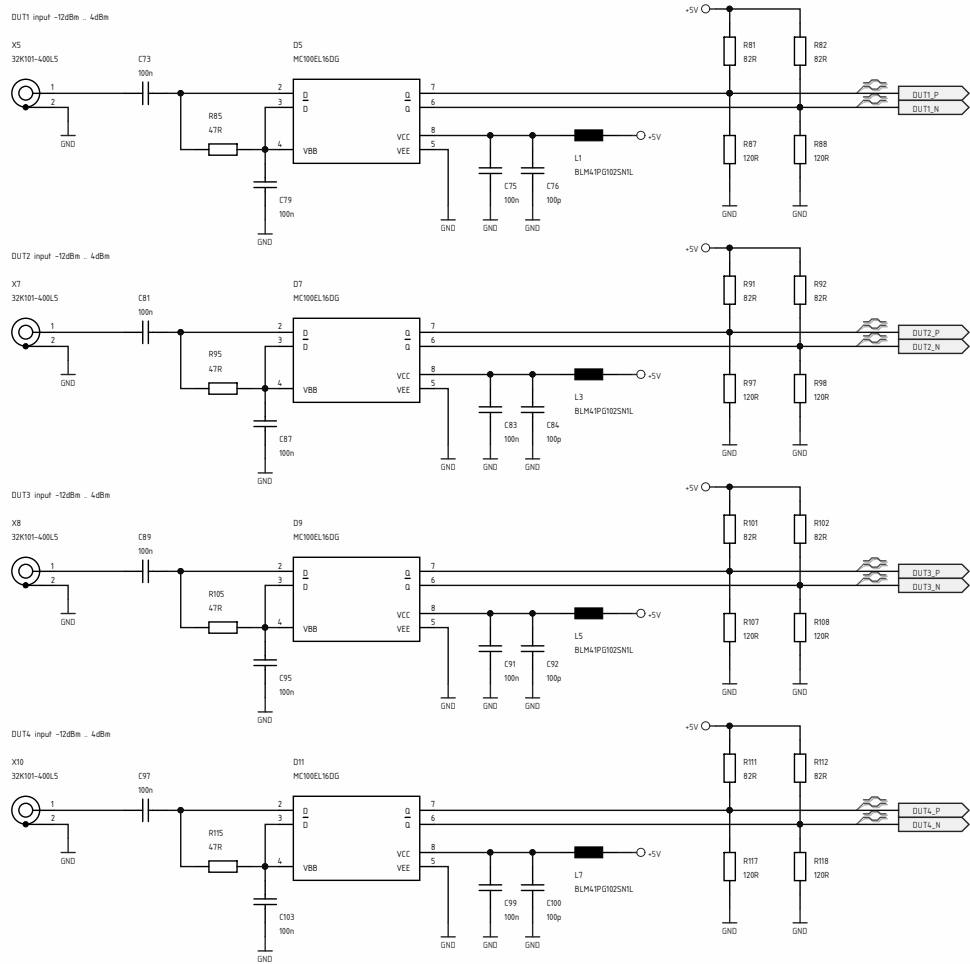

* Not assembled components

DMTD analog frontend				Size	Date	Name
				A3	06/11/2020	fsx
				Checked	06/11/2020	hca
				Document No	Sheet	
Revision	Change	Date	Name			

* Not assembled components

DMTD analog frontend				Size	A3
Revision	Change	Date	Name	Editted	06/11/2020
				Checked	06/11/2020
				Document No	
				Sheet	1 / 1

• Not assembled components

DMTD analog frontend		Size	Date	Name
		A3	06/11/2020	fsx
		Checked	06/11/2020	hca
		Document No	Sheet	
Revision	Change	Date	Name	

• Not assembled components

						DMTD analog frontend		Size	Date	Name
								A3	Edited	fsx
									Checked	hca
								Document No	Sheet	
Revision	Change	Date	Name							