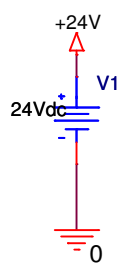

V1 = 0
 V2 = 5
 TD = 0.5ms
 TR = 0.05ms
 TF = 0.05ms
 PW = 0.4ms
 PER = 1ms

Title		
<Title>		
Size	Document Number	Rev
A	<Doc>	<RevCode>
Date:	Friday, May 15, 2009	Sheet 1 of 1