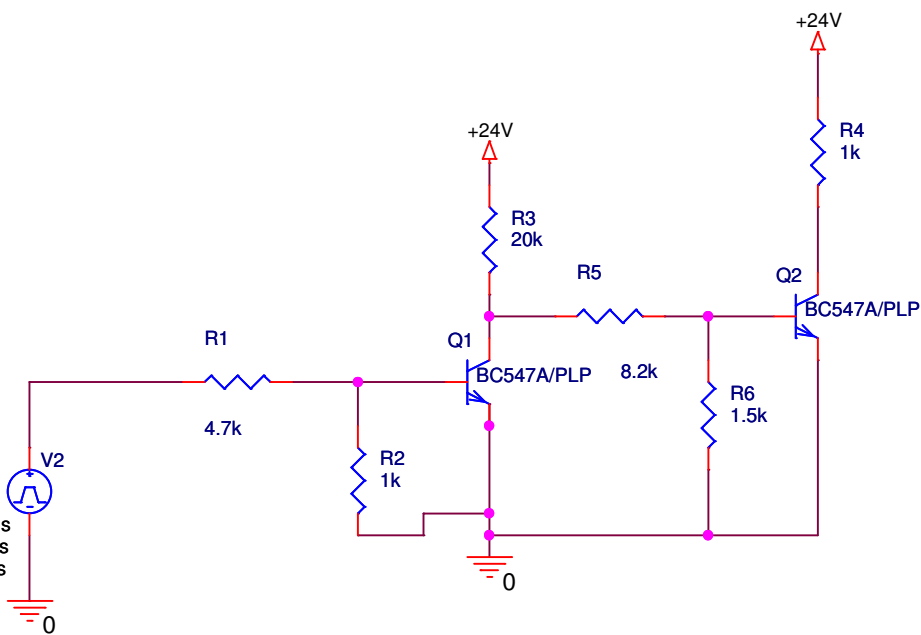

V1 = 0
 V2 = 5
 TD = 0.5ms
 TR = 0.05ms
 TF = 0.05ms
 PW = 0.4ms
 PER = 1ms

Title		
<Title>		
Size	Document Number	Rev
A	<Doc>	<RevCode>
Date:	Friday, May 15, 2009	Sheet 1 of 1