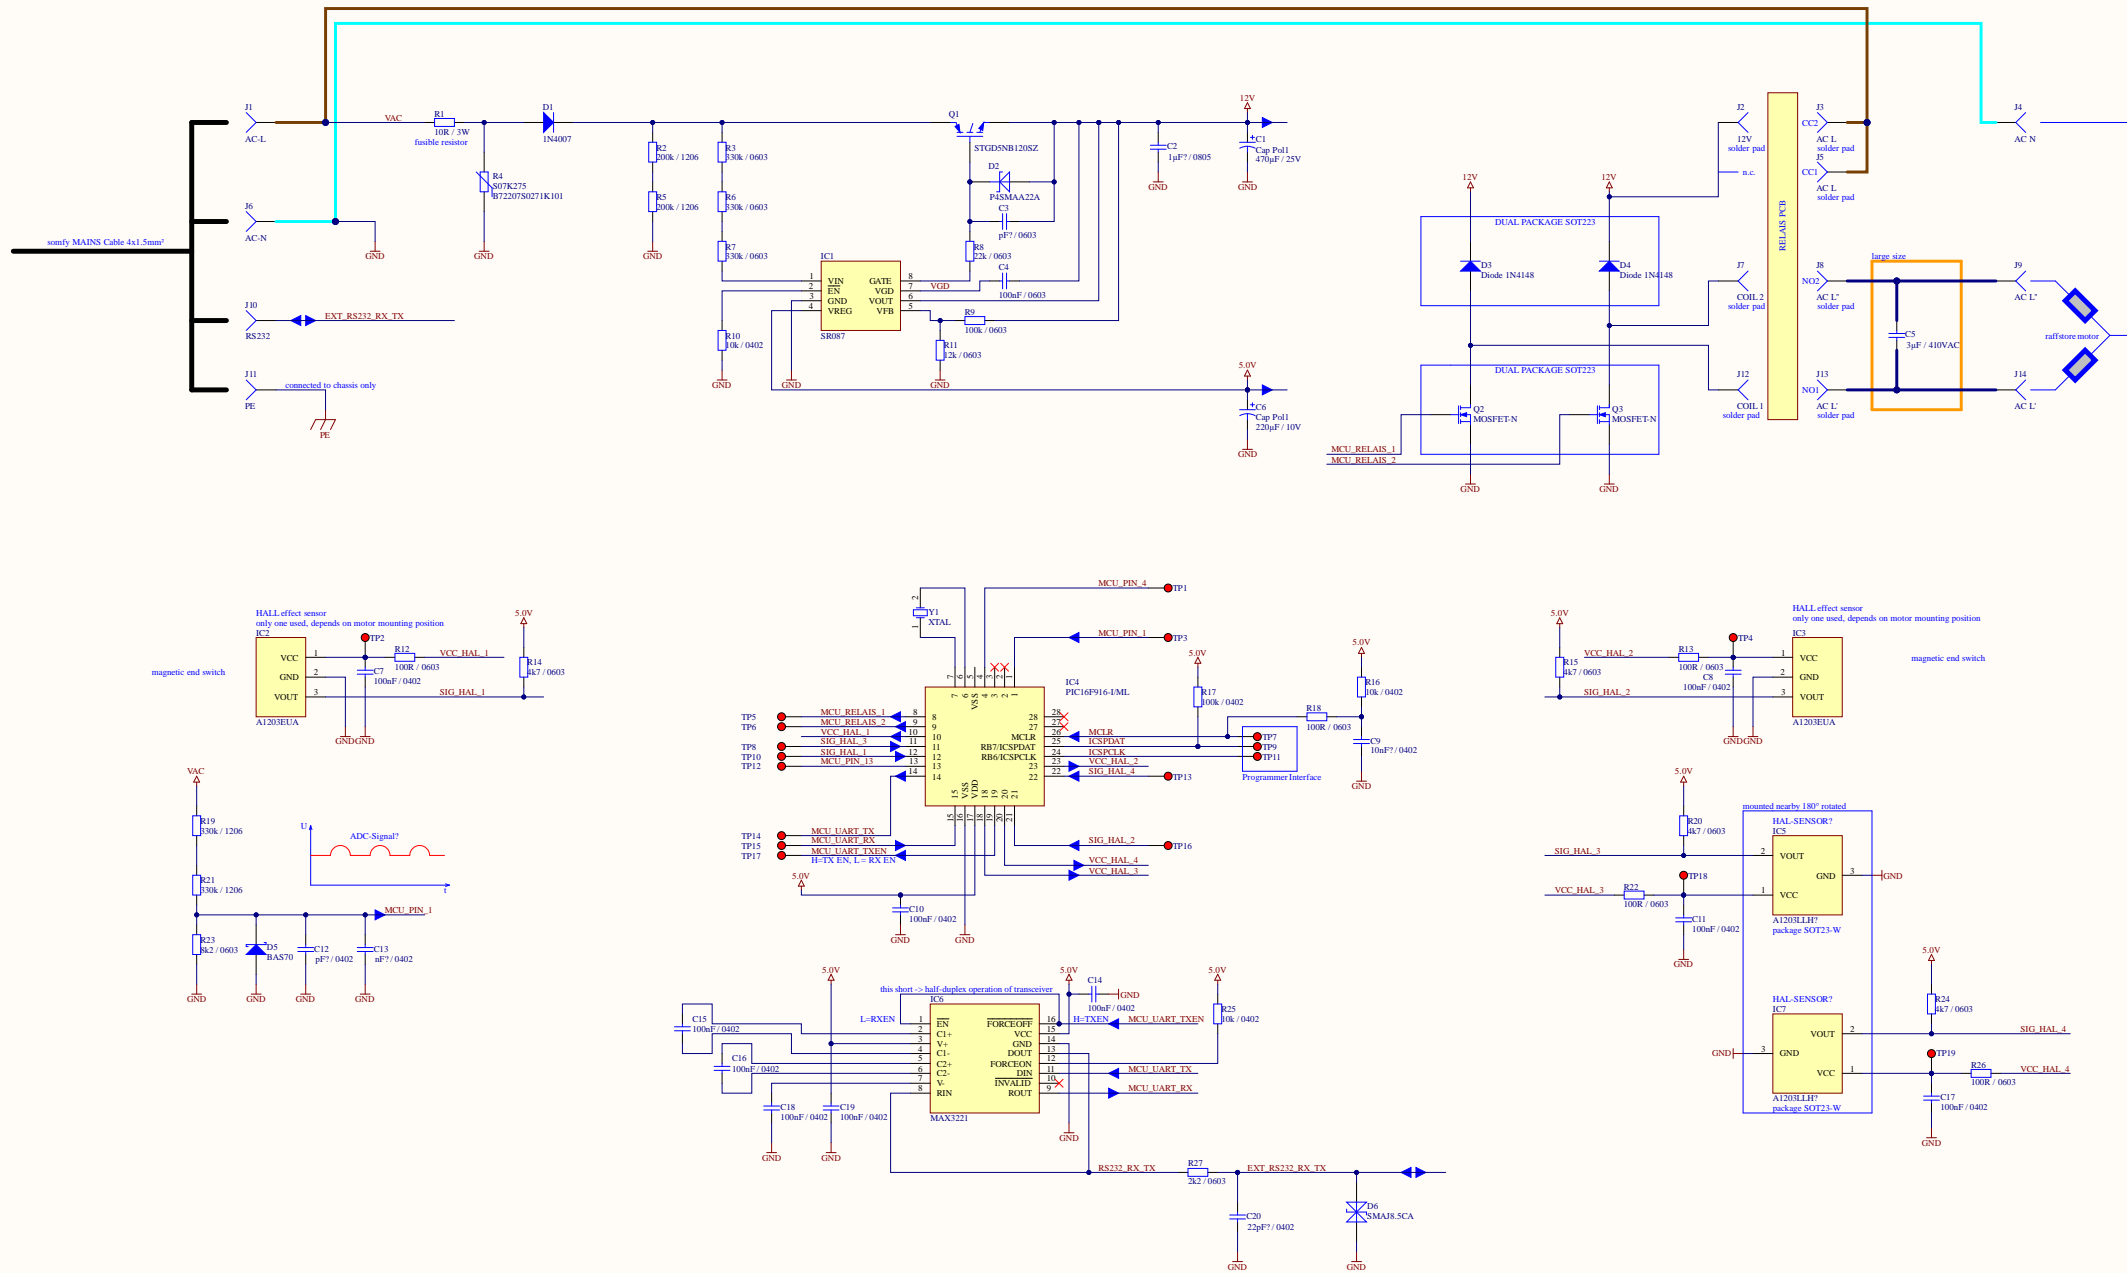

SOMFY J4 IO - raffstore motor controller

Title			
SOMFY J4 IO			
Size	Number	Revision	
A2		01	
Date:	7.05.2021	Sheet of	
File:	C:\work\j4_io_controller.SchDoc	Drawn By:	SL

Title		
SOMFYJ4IO - pics		
Size	Number	Revision
A2		01
Date:	7.05.2021	Sheet of
File:	C:\work\j4_io_pics.SchDoc	Drawn By:
		SL