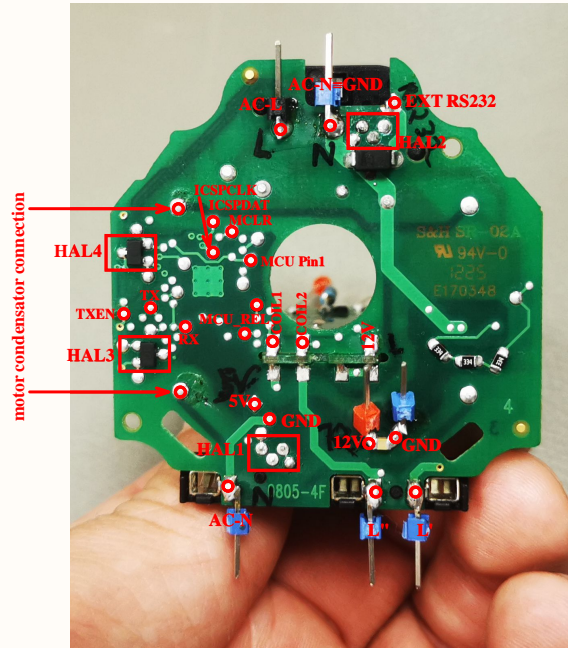

SOMFY J4 IO - raffstore motor controller

Title			
SOMFY J4 IO			
Size	Number	Revision	
A2		01	
Date:	7.05.2021	Sheet of	
File:	C:\work\j4_io_controller.SchDoc	Drawn By:	SL

Title		
SOMFYJ4IO - pics		
Size	Number	Revision
A2		01
Date:	7.05.2021	Sheet of
File:	C:\work\j4_io_pics.SchDoc	Drawn By:
		SL