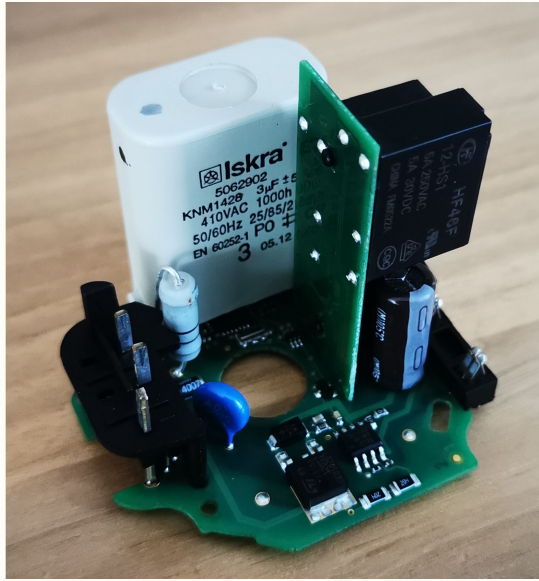

SOMFY J4 IO - raffstore motor controller

Title			
SOMFY J4 IO			
Size	Number	Revision	
A2		01	
Date:	7.05.2021	Sheet of	
File:	C:\work\j4_io_controller.SchDoc	Drawn By:	SL

Title		
SOMFYJ4IO - pics		
Size	Number	Revision
A2		01
Date:	7.05.2021	Sheet of
File:	C:\work\j4_io_pics.SchDoc	Drawn By:
		SL