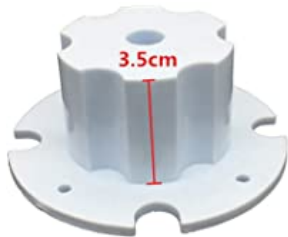

weelye 2 Pcs Children Electric Car Tire Adapter Connection Clip for Gear...

215
$8.39