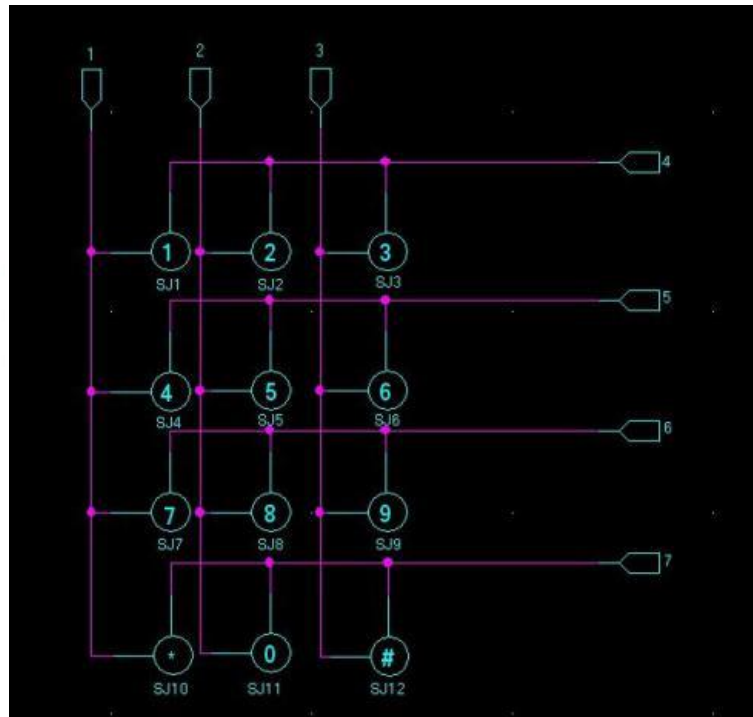

Data Sheet

Pushbutton keypad Matrix 3 x 4 keys

3x4 Keypad

Technical data

Color: black

Key Number: 1/2/3/4/5/6/7/8/9/0/*/#

Size: 7cm x 5.2cm x 0.9 cm

Operation Voltage: 3V

Operation Current: 1A