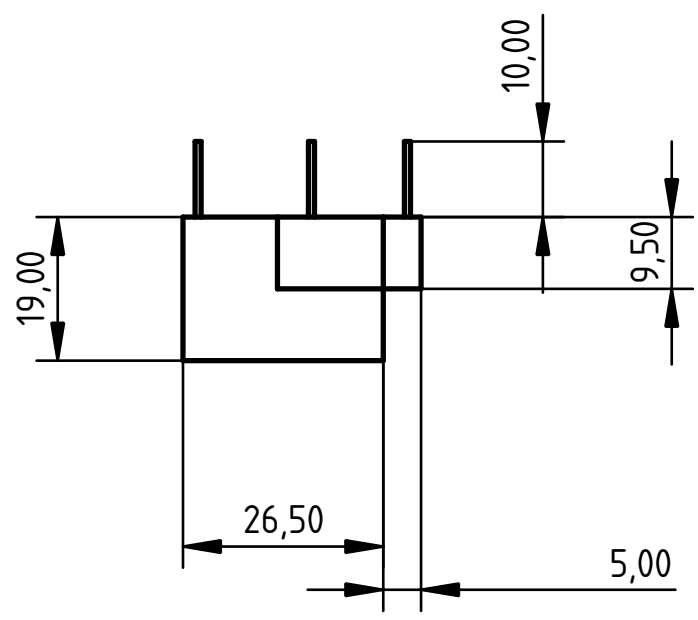

F

E

D

C

B

A

Oben Pins

Hinten

Oben Maße

DESIGNED BY: Keksliebhaber		Entstörkondensator		G	—
DATE: 27.09.2023		Bosch PFZ 550		F	—
SIZE A4				E	—
SCALE 1				WEIGHT (kg) -	DRAWING NUMBER 1
SCALE 1		WEIGHT (kg) -	DRAWING NUMBER 1	C	—
SCALE 1		WEIGHT (kg) -	DRAWING NUMBER 1	B	—
SCALE 1		WEIGHT (kg) -	DRAWING NUMBER 1	A	—
This drawing is our property; it can't be reproduced or communicated without our written consent.					