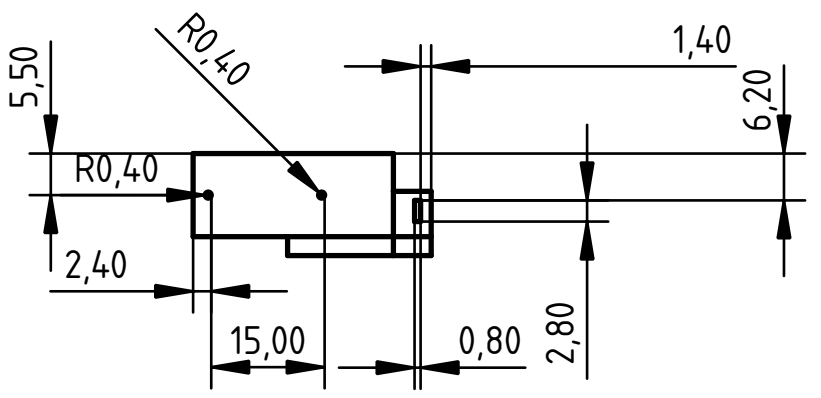

F

E

D

C

B

A

Oben Pins

Hinten

Oben Maße

DESIGNED BY: Keksliebhaber		Entstörkondensator		G	—
DATE: 27.09.2023		Bosch PFZ 550		F	—
SIZE A4				E	—
SCALE 1				WEIGHT (kg) -	DRAWING NUMBER 1
SCALE 1		WEIGHT (kg) -	DRAWING NUMBER 1	C	—
SCALE 1		WEIGHT (kg) -	DRAWING NUMBER 1	B	—
SCALE 1		WEIGHT (kg) -	DRAWING NUMBER 1	A	—
This drawing is our property; it can't be reproduced or communicated without our written consent.					