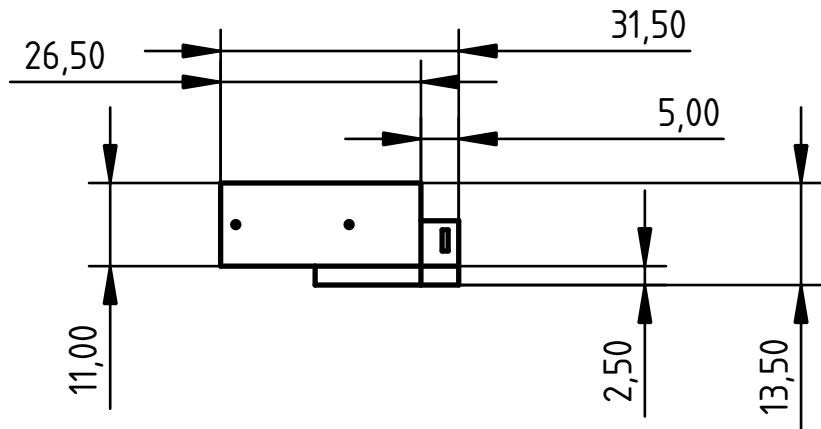

F

E

D

C

B

A

Oben Pins

Hinten

Oben Maße

DESIGNED BY: Keksliebhaber		Entstörkondensator		G	—
DATE: 27.09.2023		Bosch PFZ 550		F	—
SIZE A4				E	—
SCALE 1				WEIGHT (kg) -	DRAWING NUMBER 1
SCALE 1		WEIGHT (kg) -	DRAWING NUMBER 1	C	—
SCALE 1		WEIGHT (kg) -	DRAWING NUMBER 1	B	—
SCALE 1		WEIGHT (kg) -	DRAWING NUMBER 1	A	—
This drawing is our property; it can't be reproduced or communicated without our written consent.					