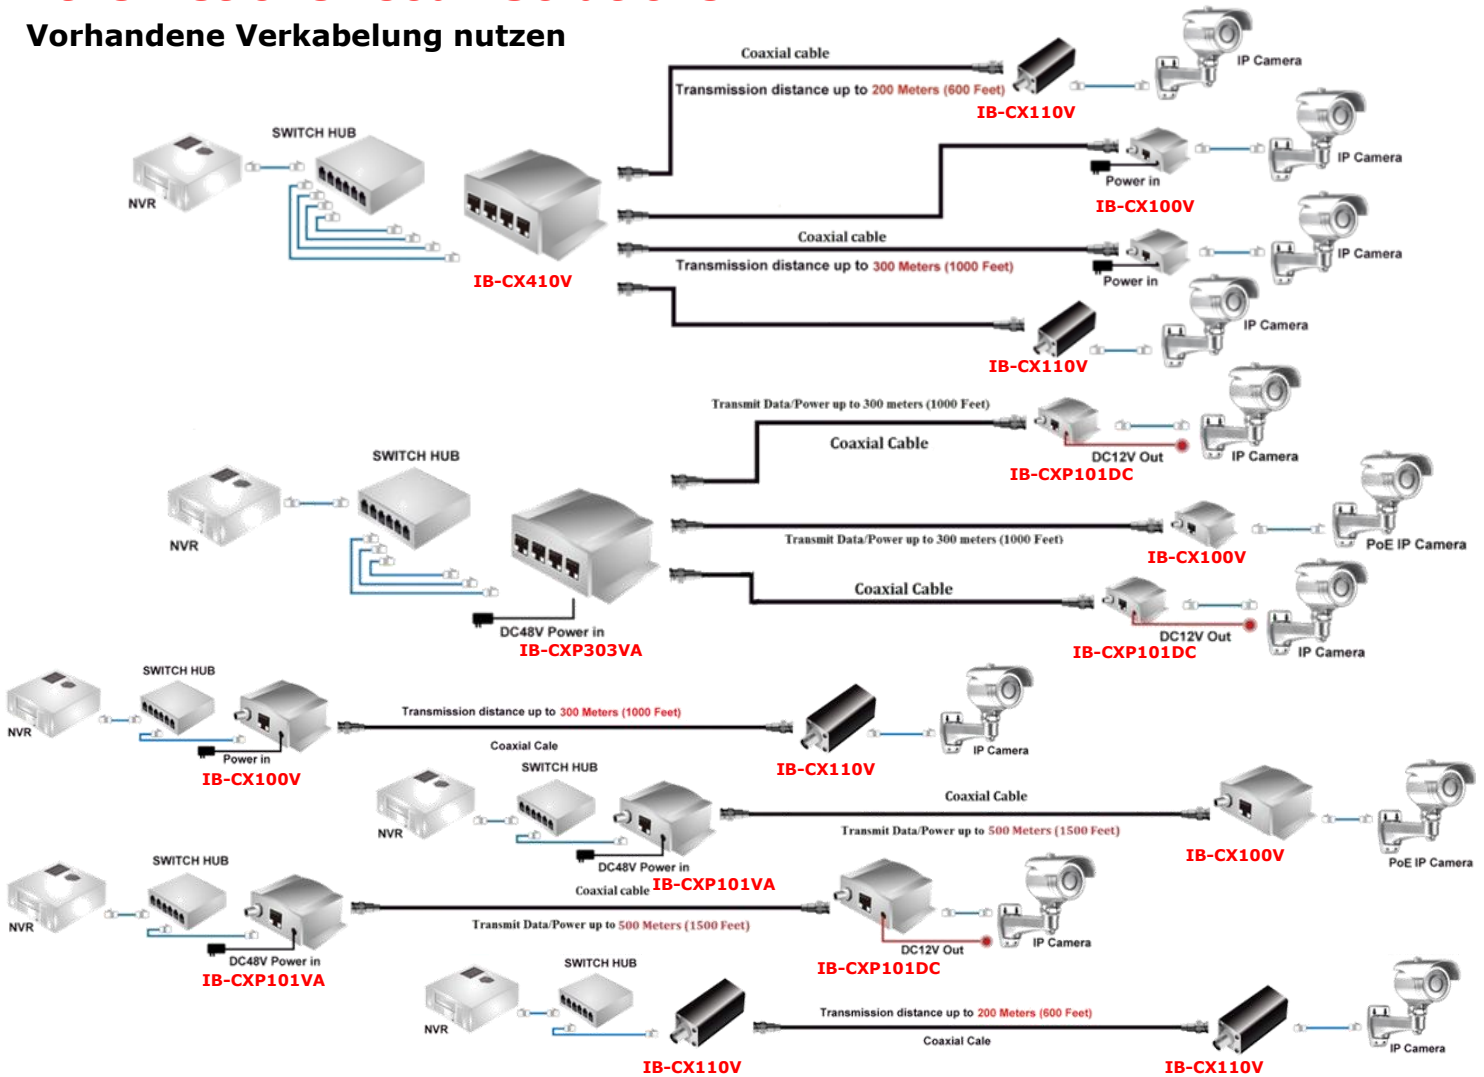

# ICY BOX<sup>®</sup> SECURITY

## Ethernet over Coax Solutions

Vorhandene Verkabelung nutzen

Model	Typ	PoE	Direction	Channel	Power Supply	DC-12-out Cable
IB-CX100V	Ethernet over Coax Extender	-	both	1	✓	-
IB-CX110V	Ethernet over Coax Extender	-	both	1	-	-
IB-CX410V	Ethernet over Coax Extender	-	both	4	✓	-
IB-CXP101VA	Ethernet over Coax Extender	✓	switch	1	✓	-
IB-CXP101DC	Ethernet over Coax Extender	✓	device	1	-	✓
IB-CXP303VA	Ethernet over Coax Extender	✓	switch	3	✓	-
IB-CX110-100-Kit	IB-CX100V + IB-CX110V	-	both	1	-	-
IB-CX110-110-Kit	2 x IB-CX110V	-	both	1	-	-
IB-CXR419	Mounting Rail 19"	-	-	-	-	-