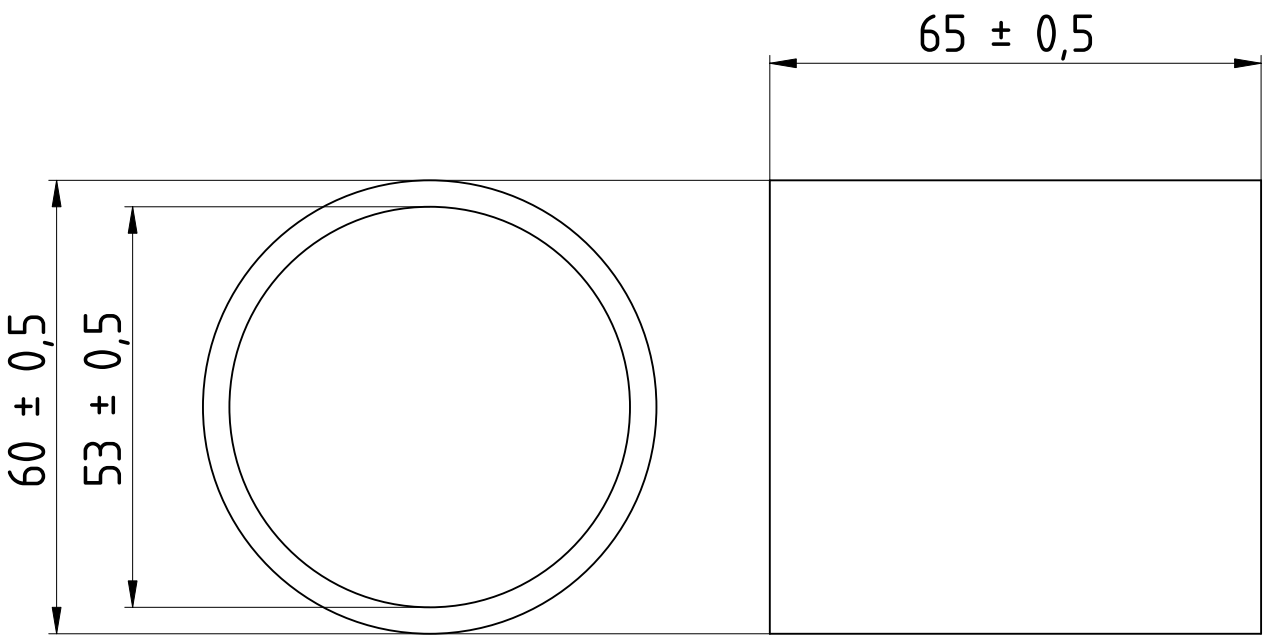

4
3
2
1

F E D C B A

DESIGNED BY:		Passhülse		G	—
DATE: 14.06.2024				F	—
SIZE A4				E	—
				D	—
SCALE 1:1	WEIGHT (kg)	DRAWING NUMBER	SHEET 1 von 1	C	—
This drawing is our property; it can't be reproduced or communicated without our written consent.				B	—
				A	—